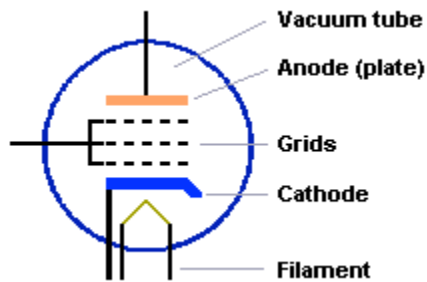

### **AMPLIFICATION VIA GRAVITY**

THE DNA IS SUPER CONDUCTING = FLOWS LIGHT

LIGHT FLOWING THRU THE DNA IS AMPLIFIED IN THE EXACT SAME WAY THAT A VACUUM TUBE AMPLIFIER WORKS.

AMPLIFIED INFORMATION / MUSIC COMES OUT THIS END VIA THE ANODE